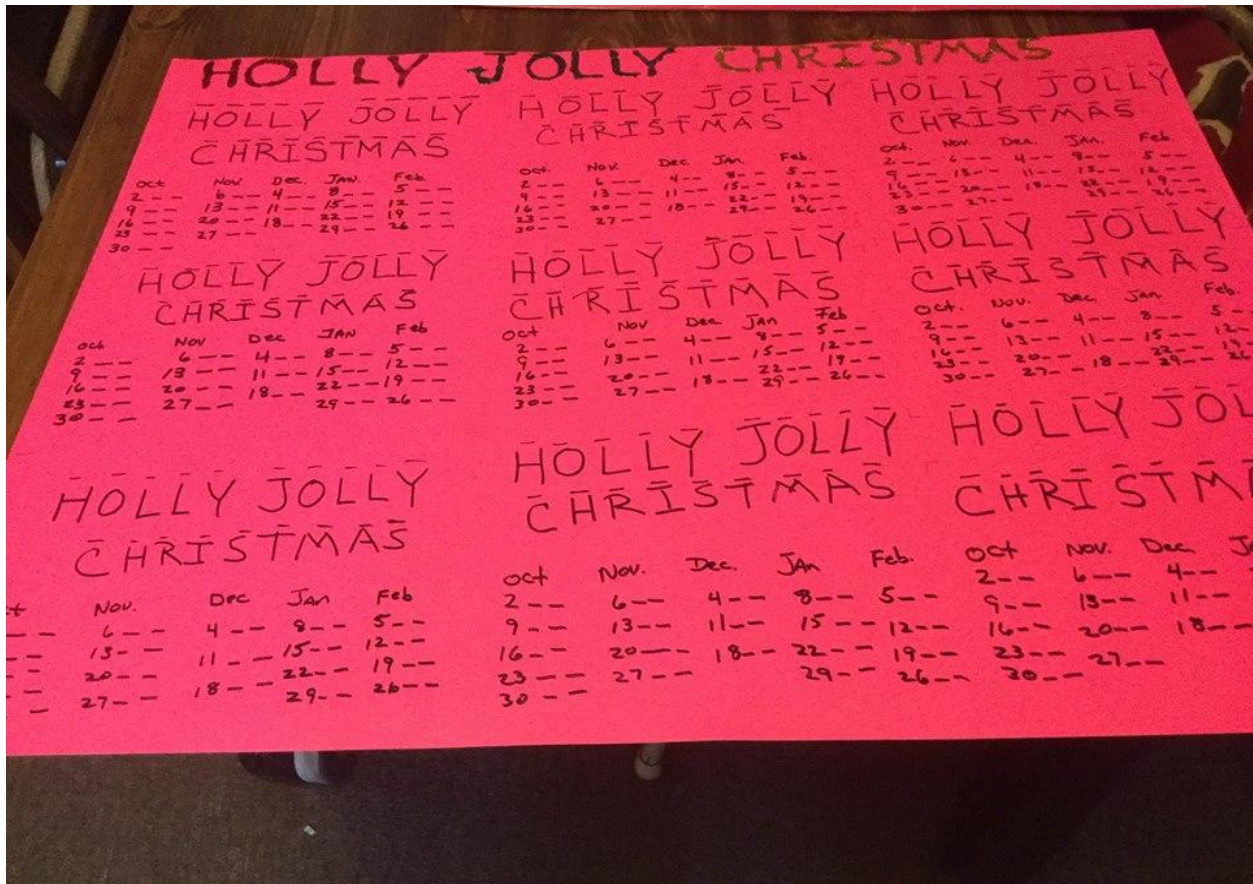

HOLLY JOLLY CHRISTMAS CONTEST

It seems like the months before Christmas have more opportunities to get us off our healthy path what with Halloween, Thanksgiving and Christmas get together. We will be starting a new challenge Oct. 2. Holly Jolly Christmas is a contest that both TOPS AND KOPS can enter. TOPS that lose each week and KOPS that maintain or are below will choose a ping pong ball with a letter on it from the grab bag. The first to spell Holly Jolly Christmas wins! \$1.00 to enter and "losers" can choose to pay 10 cents (25 cents KOPS) to pick another ball. Great Fundraiser!